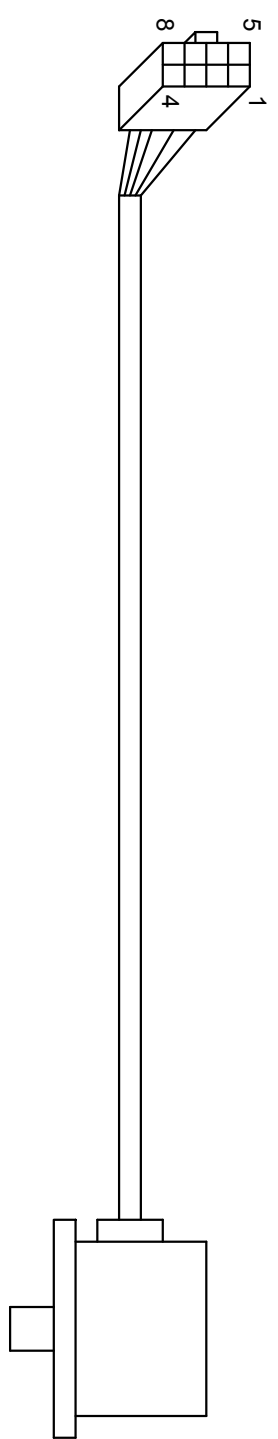

MOLEX Microfit
 43020-0800 Plug
 43031-0001 Crimp

MOLEX mate connector:
 43025-0800 Receptacle Housing
 43030-0007 Crimp

Title		EMA-1410 w/ Micro-Fit	
Size	Number	Rev	
A4			
Date	Drawn by		
Filename	Sheet	of	