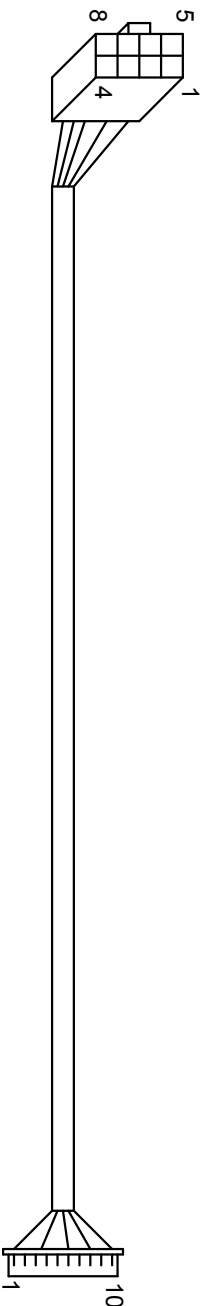

MOLEX Microfit

430220-0800 Plug

43031-0001 Crimp

Mate connector:

43025-0800 Receptacle Housing

43030-0007 Crimp

MOLEX PicoBlade
51021-1000 Housing
50076-8000 Crimp

Title		EMA-1410 cable	
Size	Number	Rev	
A4			
Date	Drawn by		
Filename	Sheet	of	